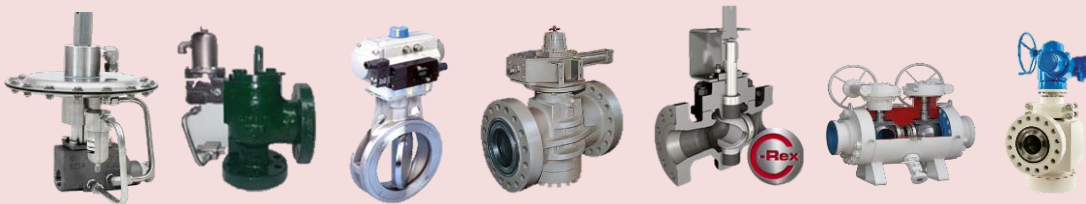

## Product Line Card

(403) 261 - 8008  
sales@enerfest.com  
www.enerfest.com

Pressure Regulators

Tank Blanketing / PVRVs

Safety Relief Valves

Thief Hatch / Flame Arrestors

Ball Valves

Lined / Sleeved Plug Valves

Lubricated Plug Valves

V-Ball Control Valves

Rising Stem Ball Valves

Gate / Globe / Check Valves

P / T / DP Transmitters

Variable Area Flow Meters

Pressure / DP Gauges

Flow Elements: Wedge/Orifice/Pitot

Water Cut Meters

Vortex / Turbine Flow Meters

Coriolis Flow Meters

PD / Magnetic Flow Meters

Washdown Stations

Instrument Valve Manifolds

Wireless Gas Detectors

Magnetic / Reflex Level Gauges