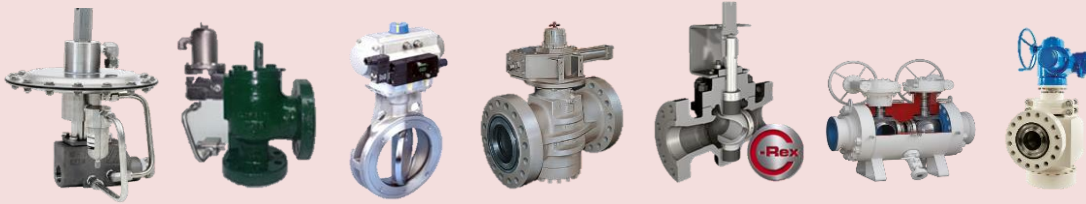

Pressure Regulators

Tank Blanketing / PVRVs

Safety Relief Valves

Thief Hatch / Flame Arrestors

Ball Valves

Lined / Sleeved Plug Valves

Lubricated Plug Valves

V-Ball Control Valves

Rising Stem Ball Valves

Gate / Globe / Check Valves

P / T / DP Transmitters

Variable Area Flow Meters

Pressure / DP Gauges

Flow Elements: Wedge/Orifice/Pitot

Water Cut Meters

Vortex / Turbine Flow Meters

Coriolis Flow Meters

PD / Magnetic Flow Meters

Washdown Stations

Instrument Valve Manifolds

Wireless Gas Detectors

Magnetic / Reflex Level Gauges

**We Supply Pipe Fittings & Flanges with CRN  
Contact Us for CRN approval**