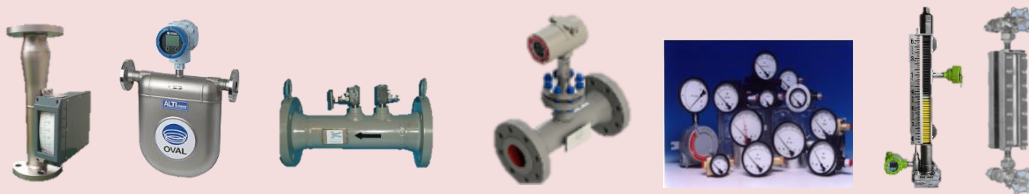

Lubricated Plug Valves

V-Ball Control Valves

Rising Stem Ball Valves

Gate / Globe / Check Valves

P / T / DP Transmitters

Variable Area Flow Meters

Pressure / DP Gauges

Flow Elements: Wedge/Orifice/Pitot

Water Cut Meters

Vortex / Turbine Flow Meters

Coriolis Flow Meters

PD / Magnetic Flow Meters

Washdown Stations

Instrument Valve Manifolds

Wireless Gas Detectors

Magnetic / Reflex Level Gauges